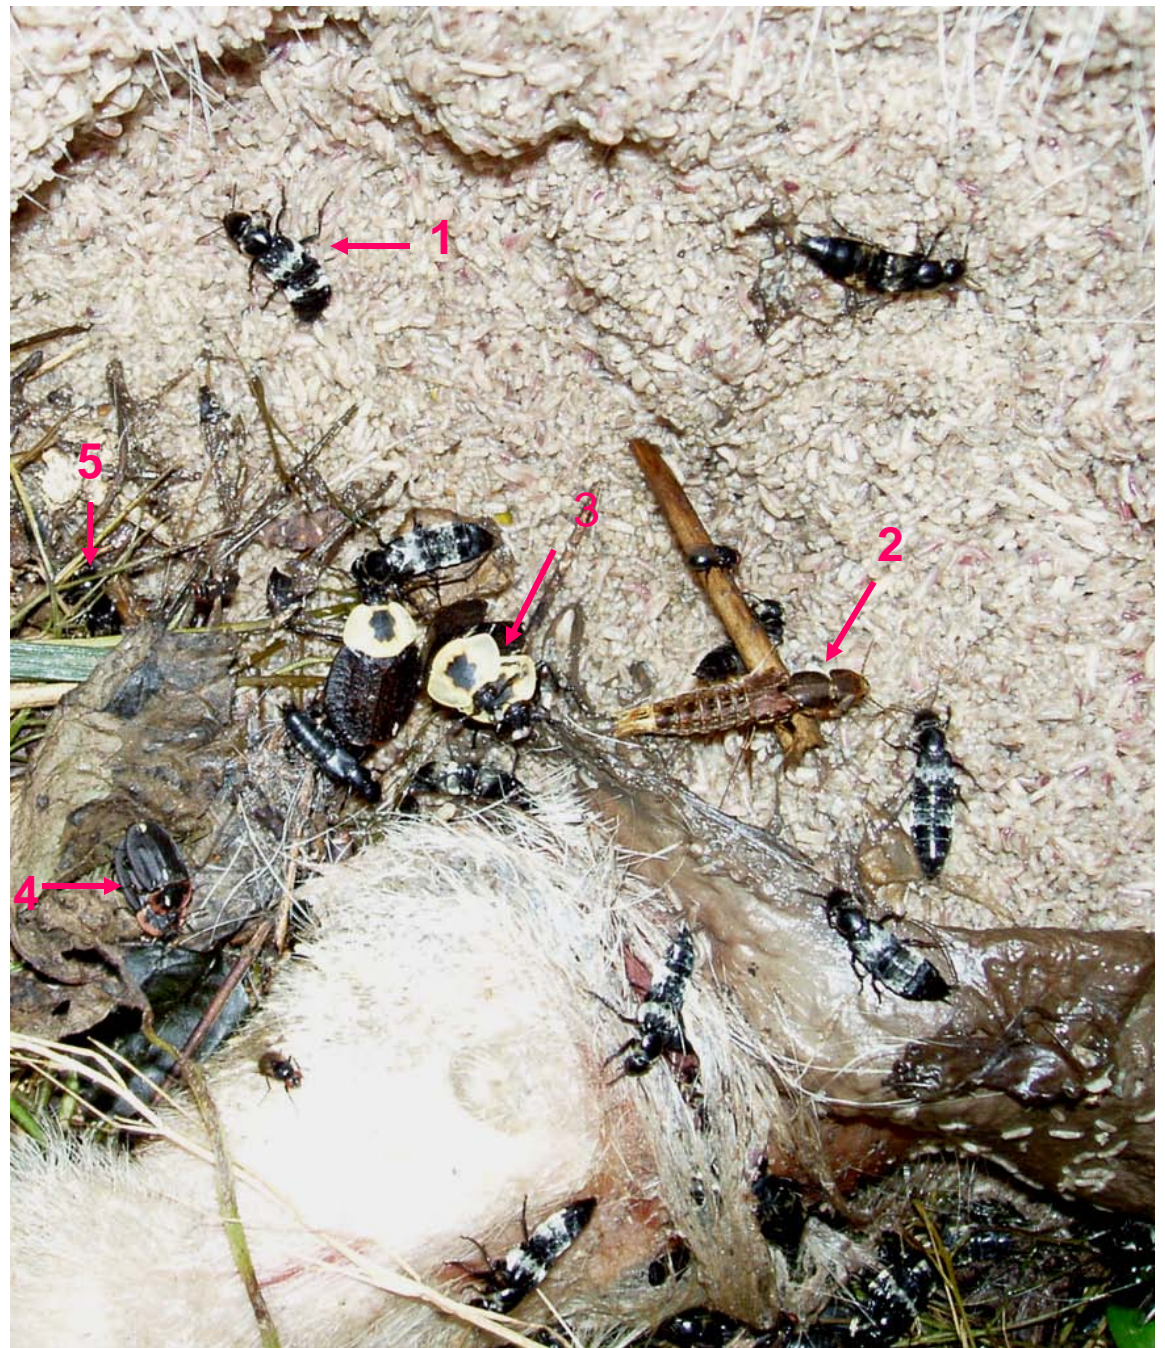

Carrion beetles;
shaded pig carcass
Green Bottom
Wildlife Management
Area (GBWMA),
Cabell Co., WV.

Carrion beetles; GBWMA, WV.

1. “hairy” rove beetle
(*Creophilus
maxillosus*)
2. “yellow-tail” beetle
(*Platydracus
maculosus*)
3. North American carrion
beetle (*Nicrophilus
americanus*)
4. carrion beetle
(*Oiceoptoma
novaboracense*)
5. hister beetle (*Hister* sp.)

Platydracus maculosus (center);

Creophilus maxillosus (lower right).